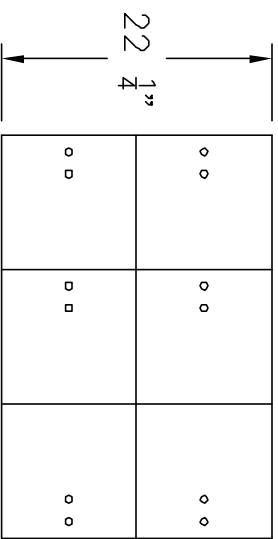

32 1/2"

SSX-9 (5X10 & 10X10 SECTION)

32 1/2"

SSX-21 (3 X 10 SECTION)

24" DEEP

24" DEEP

SSX-42 (3 X 5 SECTION)

SSX-24 (5 X 5 SECTION)

24" DEEP

SSX-6 (10 X 10 SECTION)

SSX-12 (5 X 10 SECTION)

**National Safe & Security Systems, Inc.**

SSX Series Safe Deposit Boxes

Drawing No: \_\_\_\_\_

Available in a variety of door sizes  
 All locks U.L. listed  
 Metal bond boxes  
 Decorator number plates or stamped black filled numbers