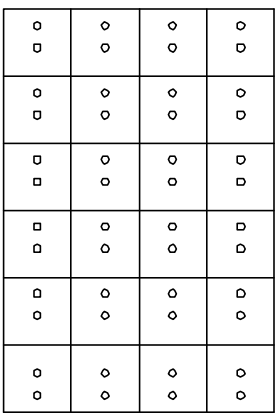

32 1/2"

SSX-9 (5X10 & 10X10 SECTION)

32 1/2"

SSX-21 (3 X 10 SECTION)

24" DEEP

24" DEEP

SSX-42 (3 X 5 SECTION)

SSX-24 (5 X 5 SECTION)

24" DEEP

SSX-6 (10 X 10 SECTION)

SSX-12 (5 X 10 SECTION)

**National Safe & Security Systems, Inc.**

SSX Series Safe Deposit Boxes

Drawing No: \_\_\_\_\_

Available in a variety of door sizes  
 All locks U.L. listed  
 Metal bond boxes  
 Decorator number plates or stamped black filled numbers