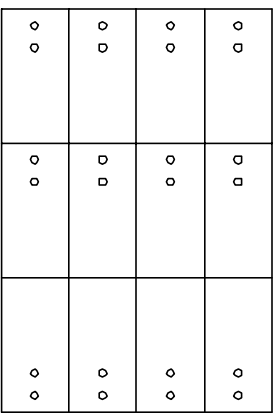

32 1/2"

SSX-9 (5X10 & 10X10 SECTION)

32 1/2"

SSX-21 (3 X 10 SECTION)

24" DEEP

24" DEEP

SSX-42 (3 X 5 SECTION)

SSX-24 (5 X 5 SECTION)

24" DEEP

SSX-6 (10 X 10 SECTION)

SSX-12 (5 X 10 SECTION)

**National Safe & Security Systems, Inc.**

SSX Series Safe Deposit Boxes

Drawing No: \_\_\_\_\_

Available in a variety of door sizes  
 All locks U.L. listed  
 Metal bond boxes  
 Decorator number plates or stamped black filled numbers