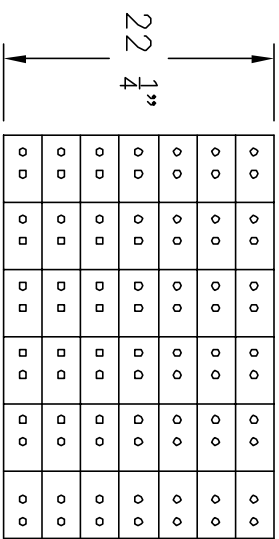

32 1/2"

SSX-9 (5X10 & 10X10 SECTION)

32 1/2"

SSX-21 (3 X 10 SECTION)

24" DEEP

24" DEEP

SSX-42 (3 X 5 SECTION)

SSX-24 (5 X 5 SECTION)

24" DEEP

SSX-6 (10 X 10 SECTION)

SSX-12 (5 X 10 SECTION)

**National Safe & Security Systems, Inc.**

SSX Series Safe Deposit Boxes

Drawing No: \_\_\_\_\_

Available in a variety of door sizes  
 All locks U.L. listed  
 Metal bond boxes  
 Decorator number plates or stamped black filled numbers