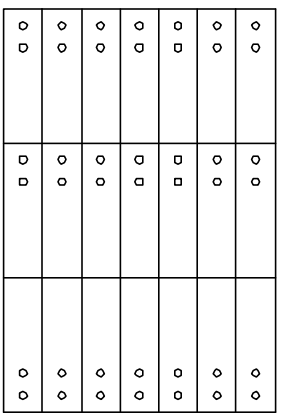

32 1/2"

SSX-9 (5X10 & 10X10 SECTION)

32 1/2"

SSX-21 (3 X 10 SECTION)

24" DEEP

24" DEEP

SSX-42 (3 X 5 SECTION)

SSX-24 (5 X 5 SECTION)

24" DEEP

SSX-6 (10 X 10 SECTION)

SSX-12 (5 X 10 SECTION)

**National Safe & Security Systems, Inc.**

SSX Series Safe Deposit Boxes

Drawing No: \_\_\_\_\_

Available in a variety of door sizes  
 All locks U.L. listed  
 Metal bond boxes  
 Decorator number plates or stamped black filled numbers