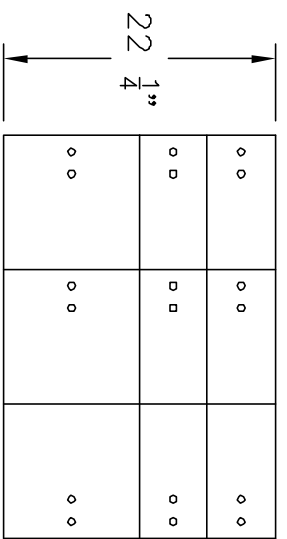

32 1/2"

SSX-9 (5X10 & 10X10 SECTION)

32 1/2"

SSX-21 (3 X 10 SECTION)

24" DEEP

24" DEEP

SSX-42 (3 X 5 SECTION)

SSX-24 (5 X 5 SECTION)

24" DEEP

SSX-6 (10 X 10 SECTION)

SSX-12 (5 X 10 SECTION)

**National Safe & Security Systems, Inc.**

SSX Series Safe Deposit Boxes

Drawing No: \_\_\_\_\_

Available in a variety of door sizes  
 All locks U.L. listed  
 Metal bond boxes  
 Decorator number plates or stamped black filled numbers